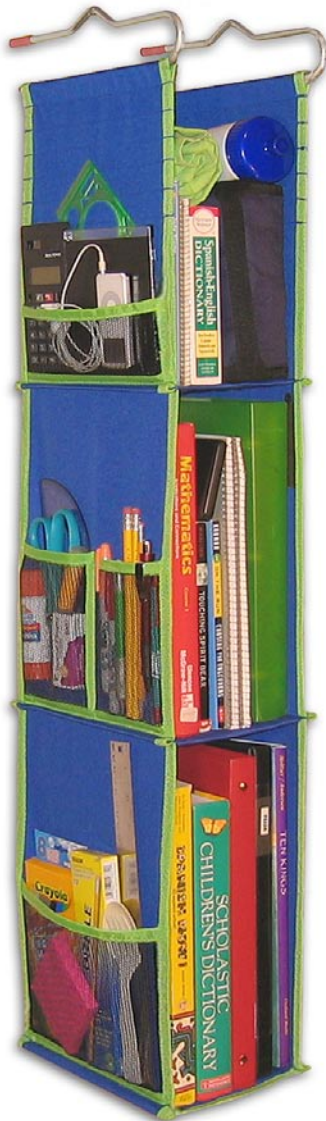

LockerWorks®

Every locker needs one.

Sturdy organizer that hangs inside the locker, not on the door, and suspends from locker shelf, hooks or rod

Expands usable locker space, leaving room for coat, backpack, etc.

Creates sturdy shelves measuring 12.5" tall x 6" wide x 9" deep

Adjusts in height from 38" to 20" to fit both full and half lockers

Constructed of heavy duty fabric with steel hangers and rigid shelf inserts

Available in three colors:

Black w/red trim

Royal blue w/green trim

Lime green w/orange trim

Dickerson PTSA Fundraiser

Make checks payable to:
Dickerson PTSA

Please detach and return
order form with payment
(cash or check) in a sealed
envelope to the school store
or the front office.